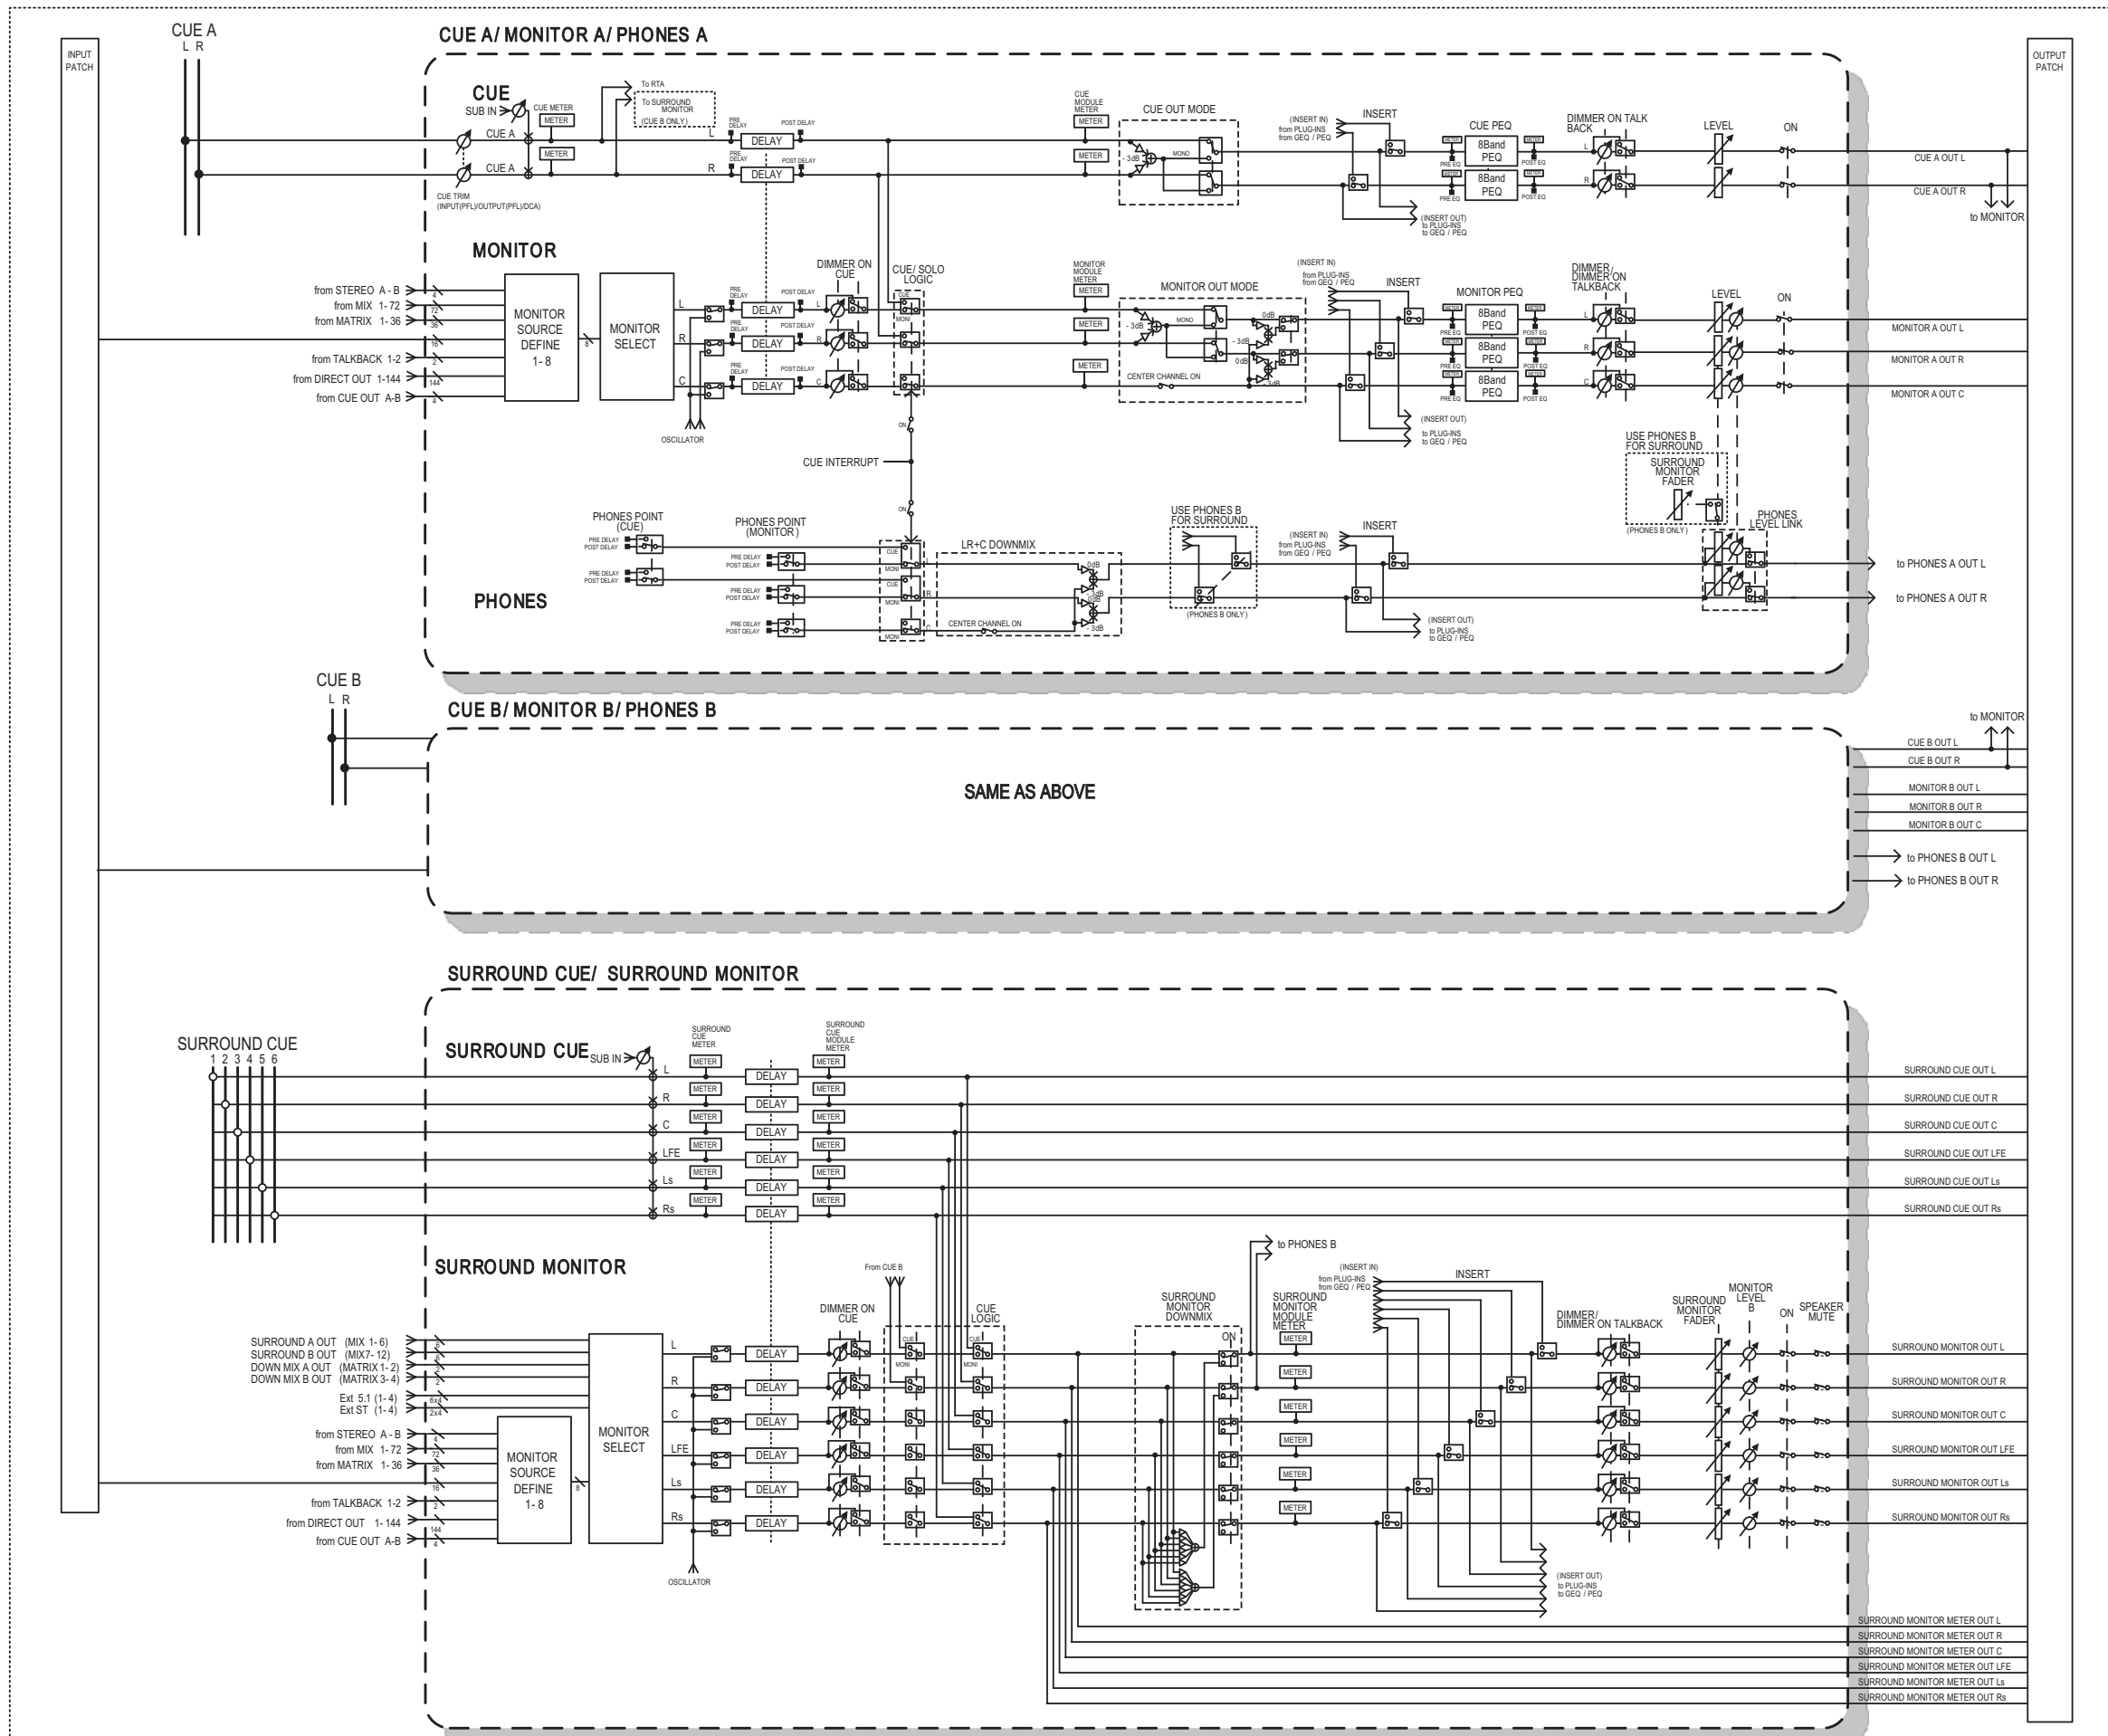

DIGITAL MIXING SYSTEM

RIVAGE
PM10

Block Diagram

Block Diagram

System Overview

Level Diagram

Yamaha Pro Audio global website
<https://www.yamahaproaudio.com/>
Yamaha Downloads
<https://download.yamaha.com/>

Manual Development Group
© 2015 Yamaha Corporation

Published 01/2019 IPTO-G0

VCQ9080