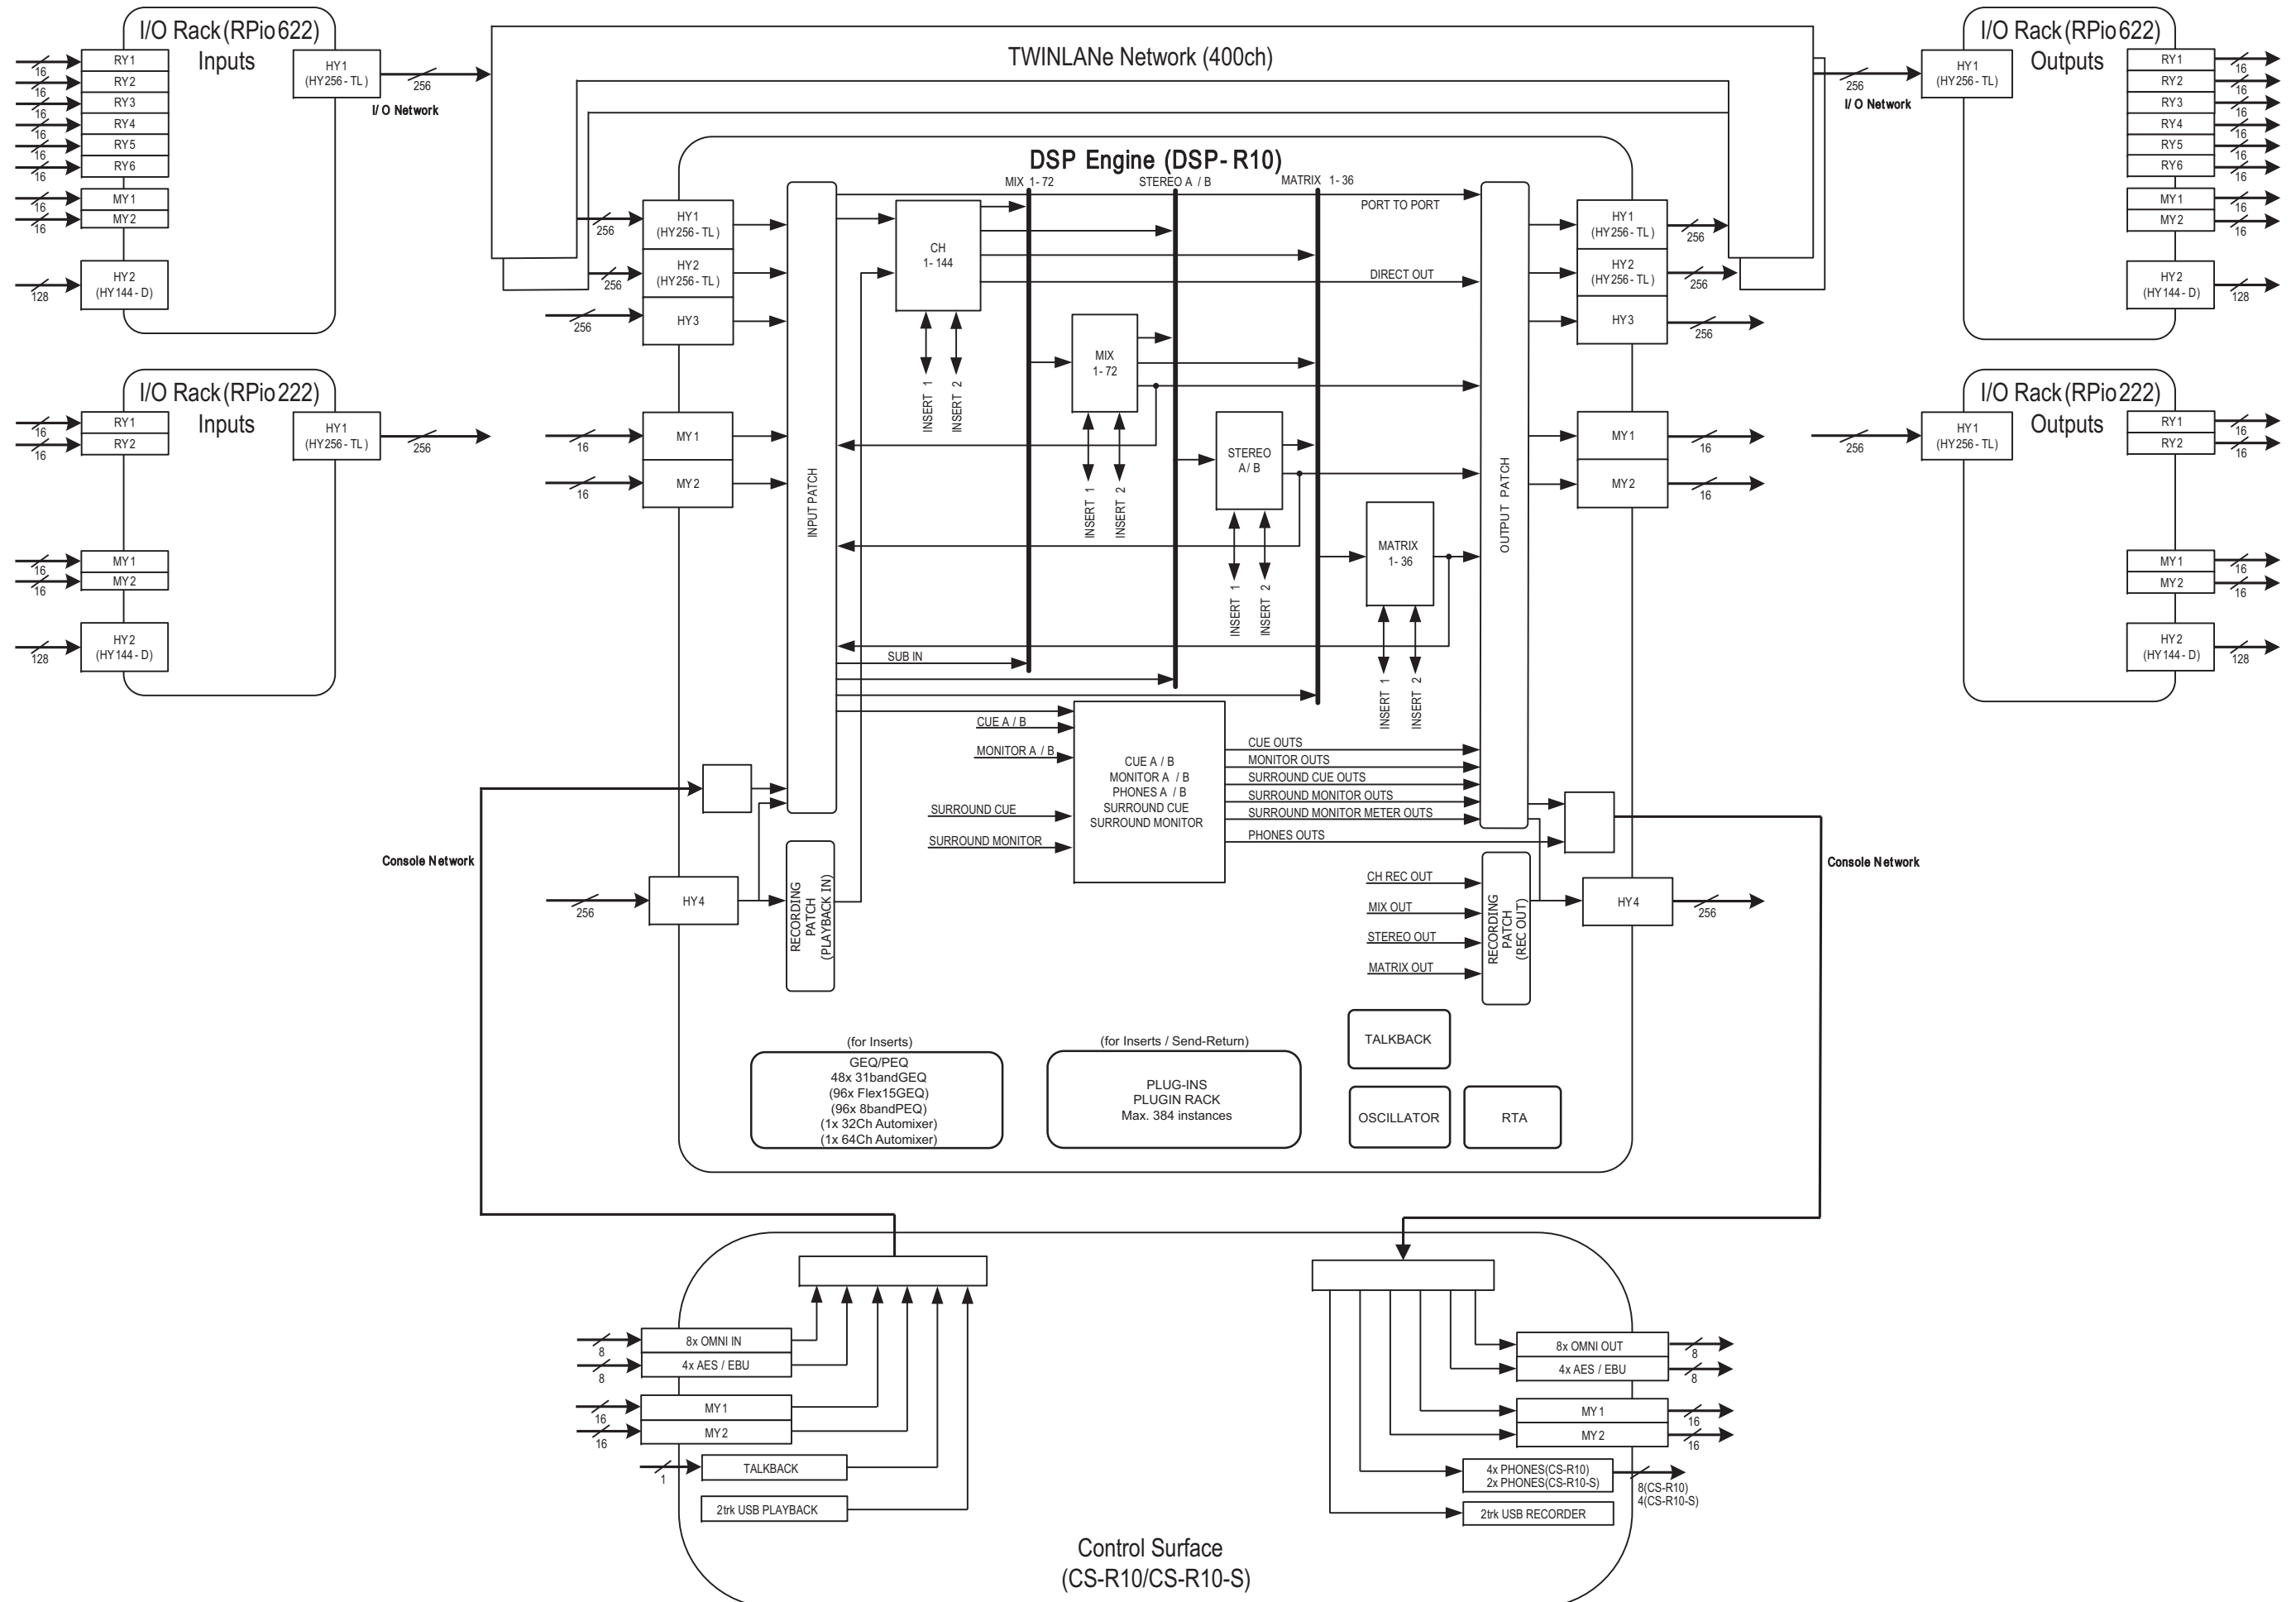

DIGITAL MIXING SYSTEM

RIVAGE
PM10

Block Diagram

Block Diagram

System Overview

Level Diagram

Yamaha Pro Audio global website
<https://www.yamahaproaudio.com/>
Yamaha Downloads
<https://download.yamaha.com/>

Manual Development Group
© 2015 Yamaha Corporation

Published 01/2019 IPTO-G0

VCQ9080