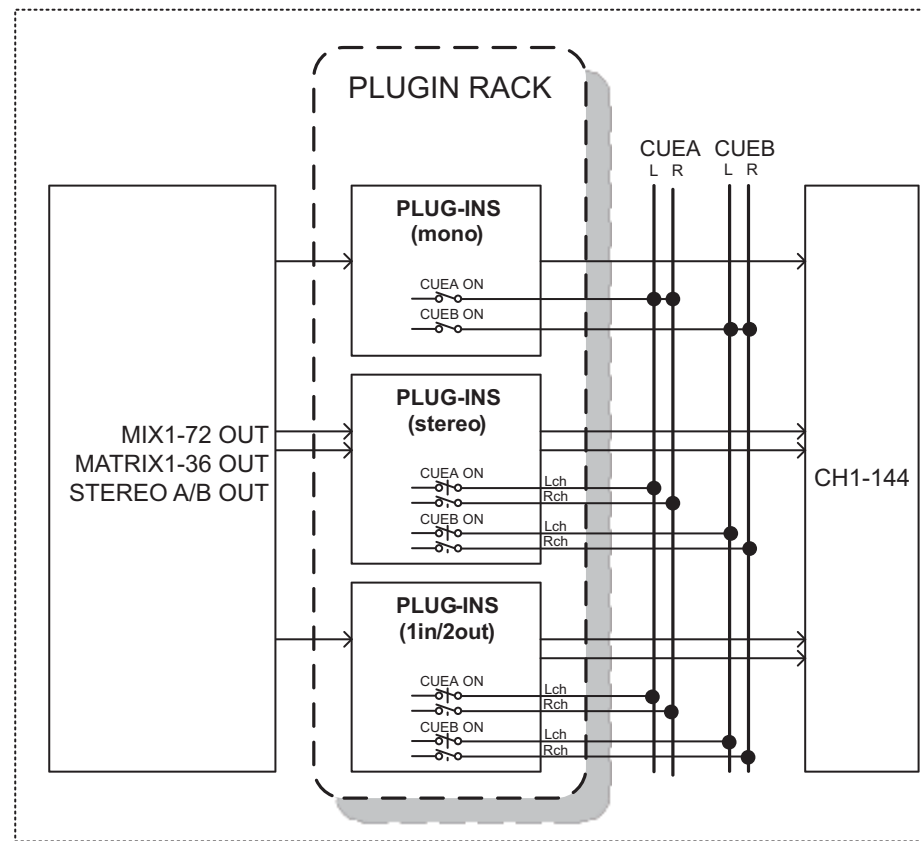

DIGITAL MIXING SYSTEM

RIVAGE
PM10

Block Diagram

Block Diagram

System Overview

Level Diagram

Yamaha Pro Audio global website
<https://www.yamahaproaudio.com/>
Yamaha Downloads
<https://download.yamaha.com/>

Manual Development Group
© 2015 Yamaha Corporation

Published 01/2019 IPTO-G0

VCQ9080