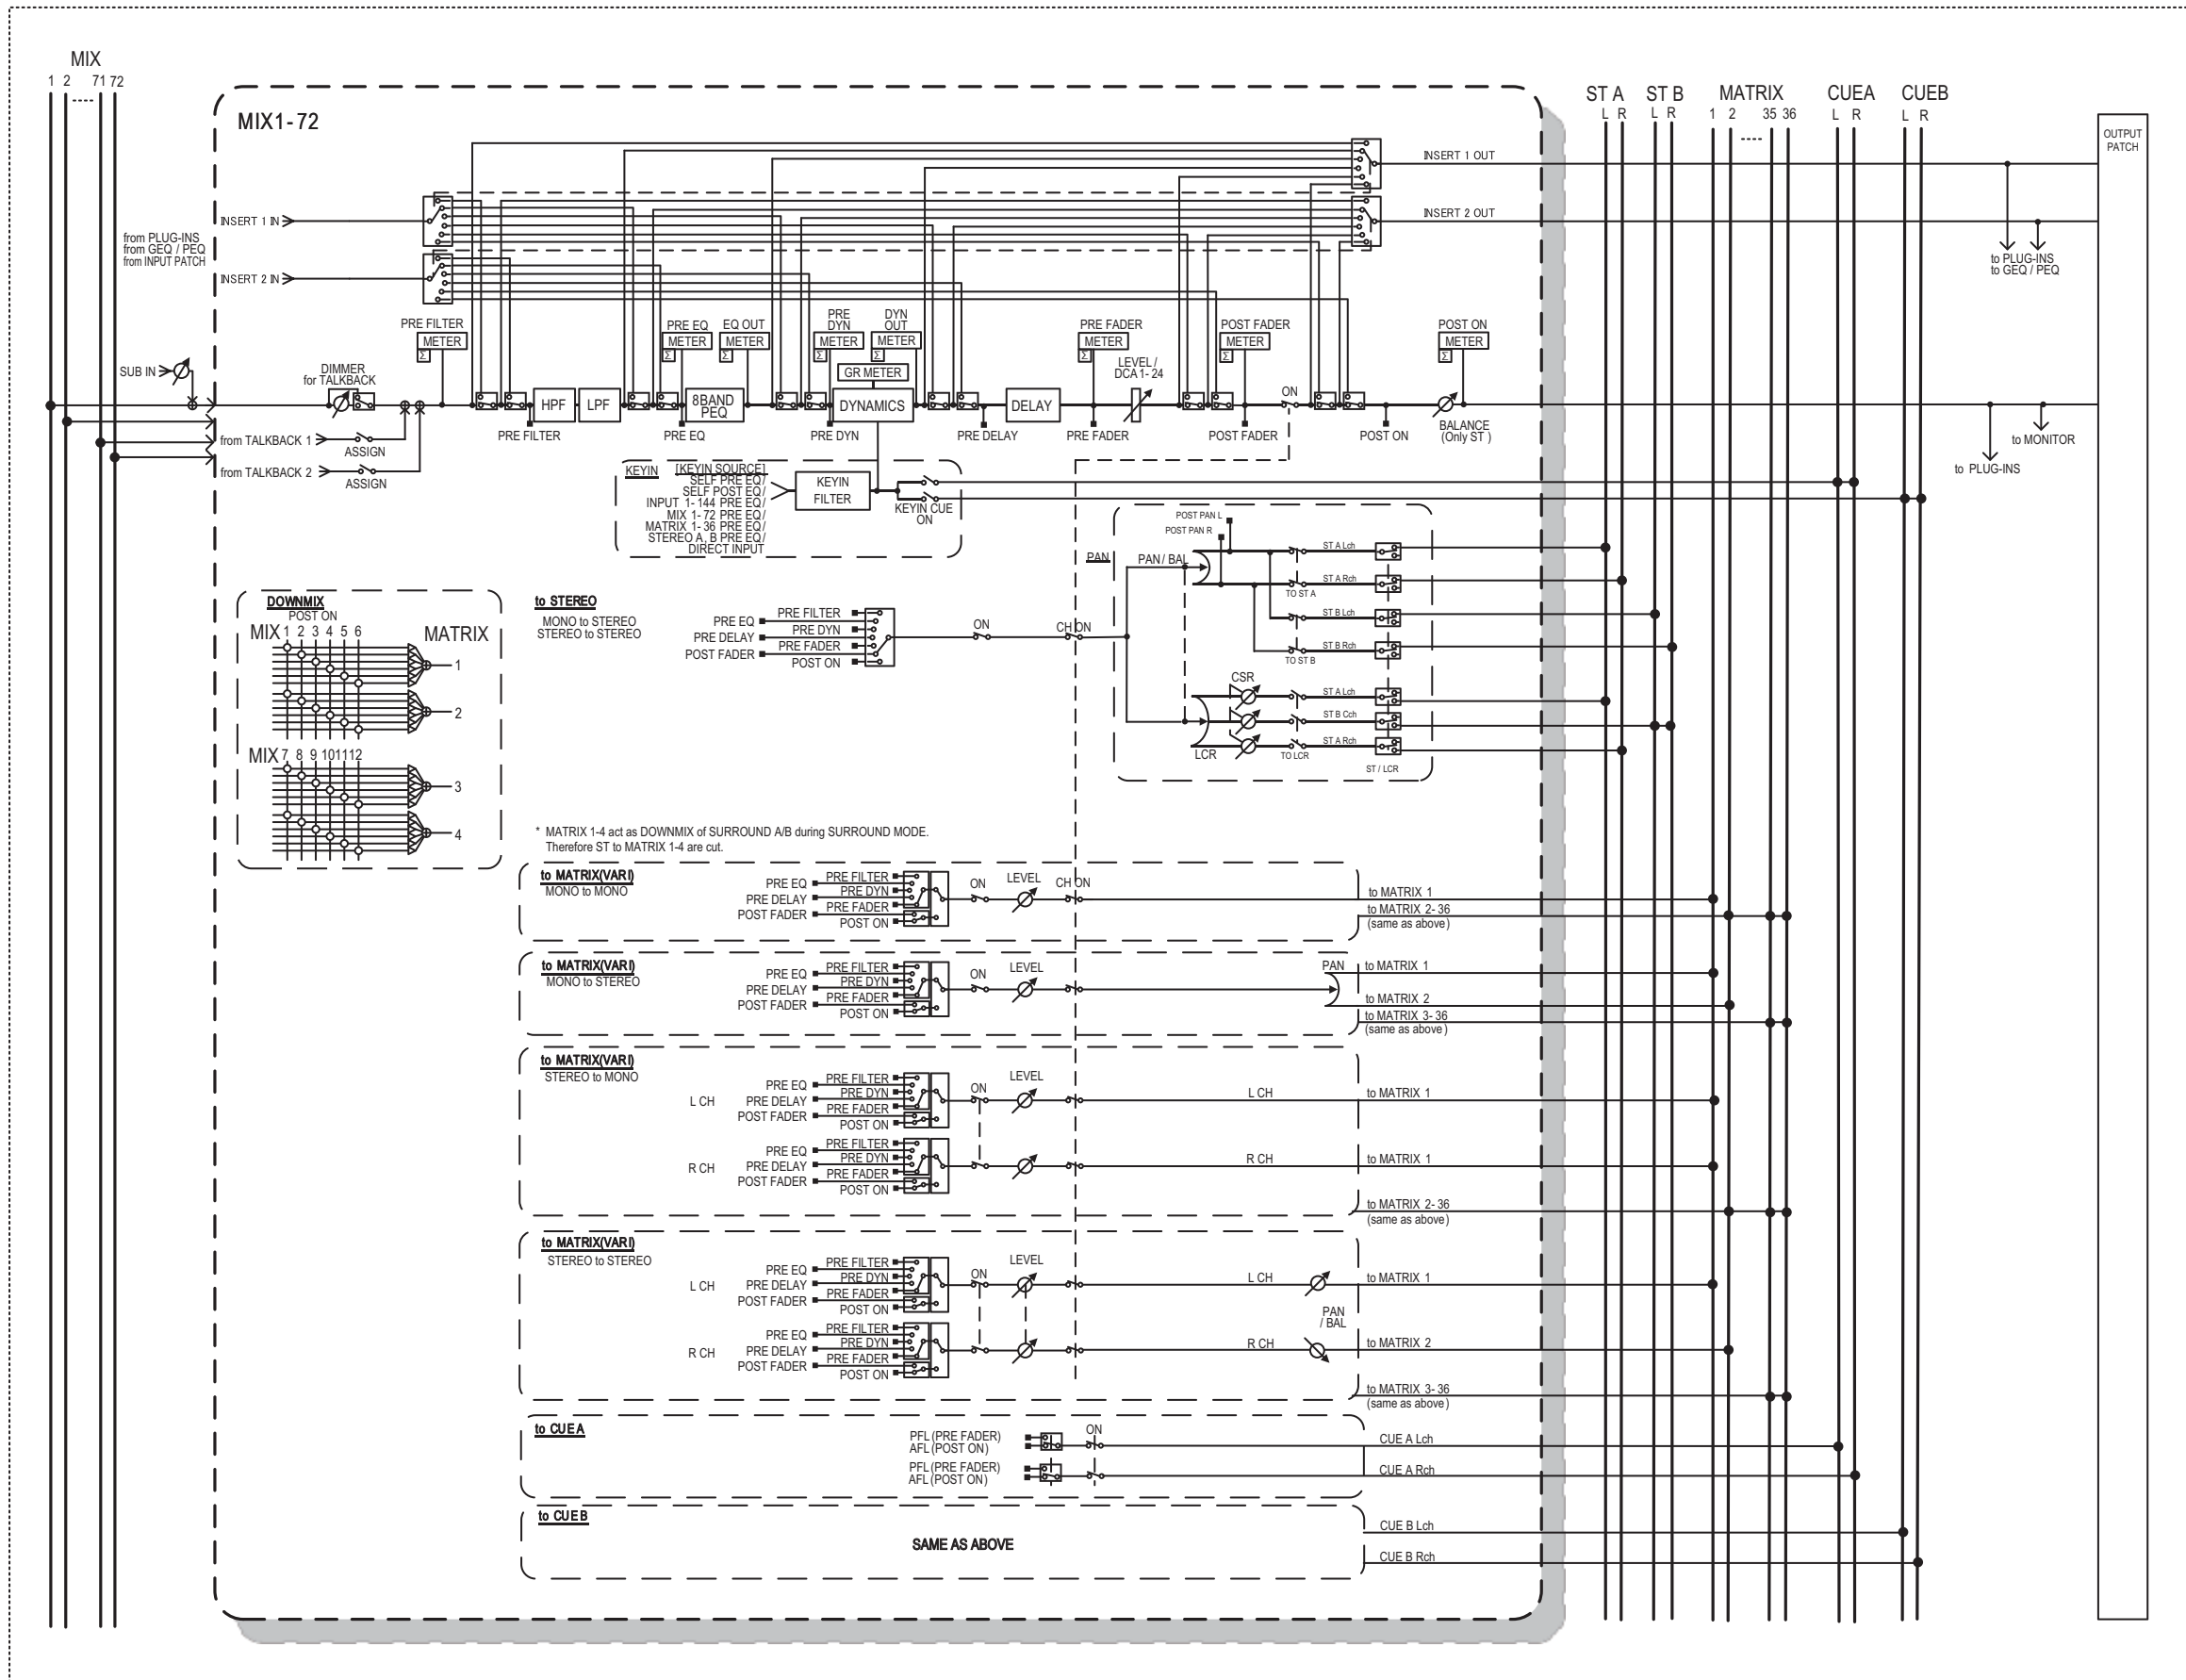

DIGITAL MIXING SYSTEM

RIVAGE
PM10

Block Diagram

Block Diagram

System Overview

Level Diagram

Yamaha Pro Audio global website
<https://www.yamahaproaudio.com/>
Yamaha Downloads
<https://download.yamaha.com/>

Manual Development Group
© 2015 Yamaha Corporation

Published 01/2019 IPTO-G0

VCQ9080