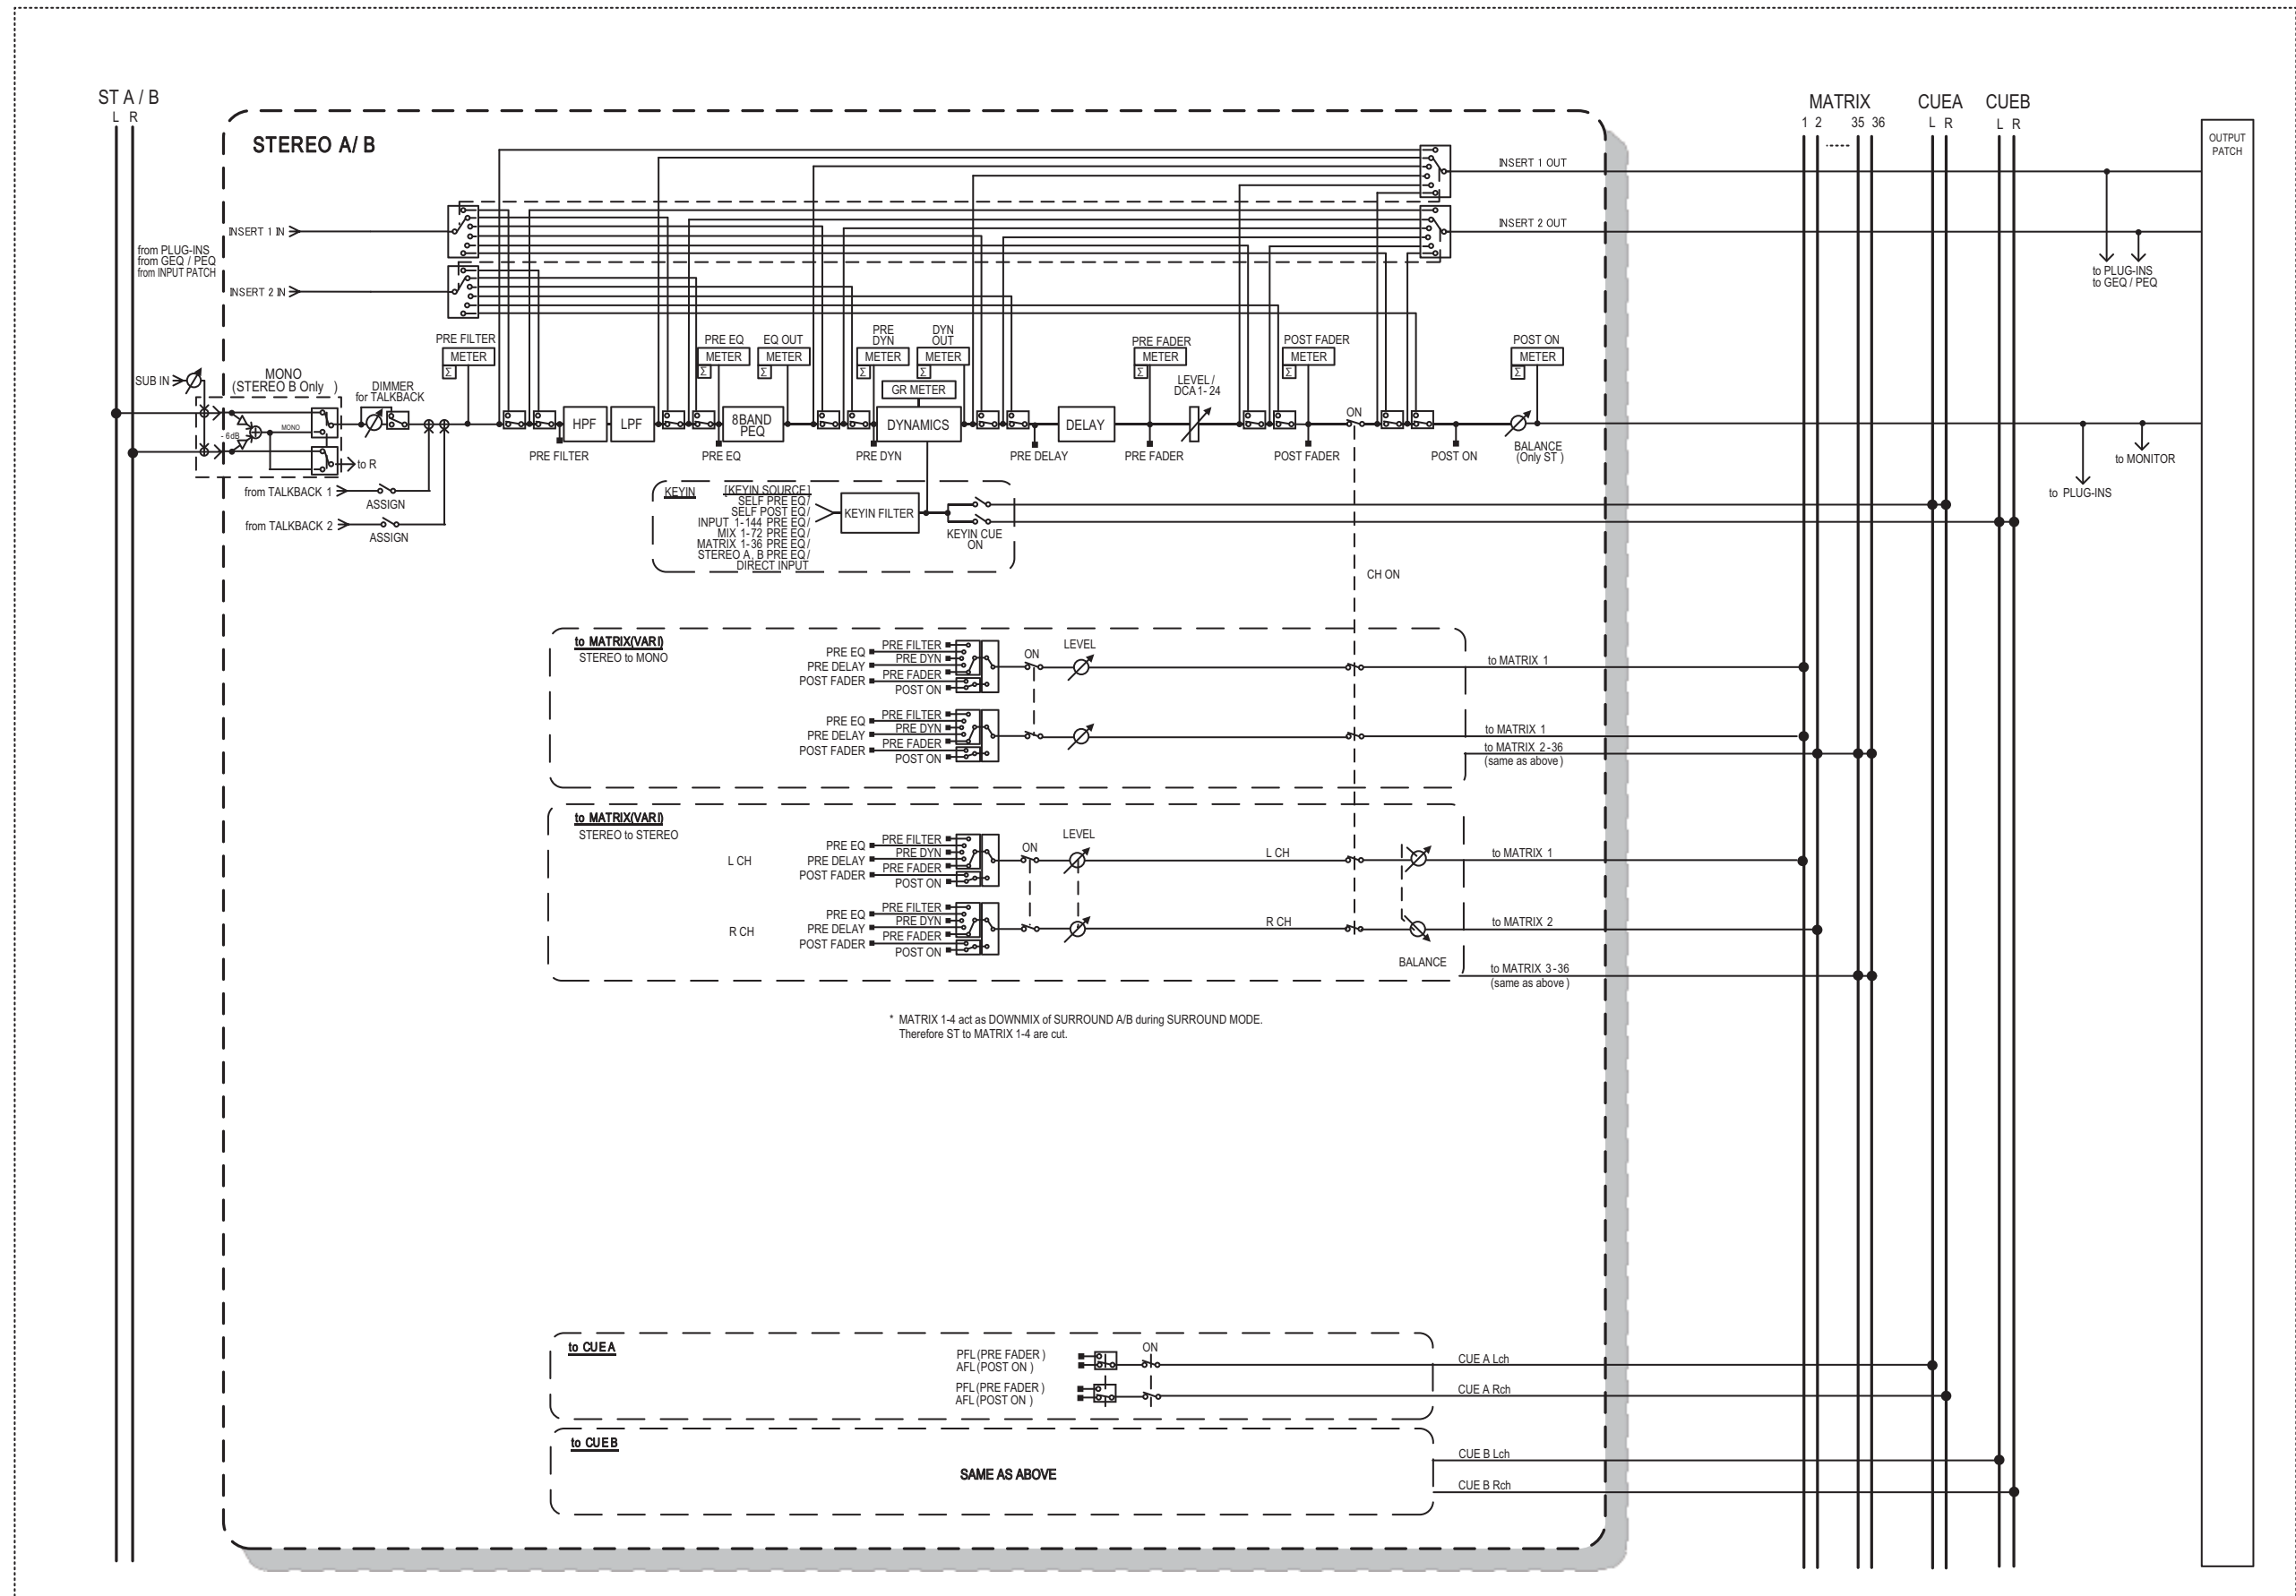

DIGITAL MIXING SYSTEM

RIVAGE
PM10

Block Diagram

Block Diagram

System Overview

Level Diagram

Yamaha Pro Audio global website
<https://www.yamahaproaudio.com/>
Yamaha Downloads
<https://download.yamaha.com/>

Manual Development Group
© 2015 Yamaha Corporation

Published 01/2019 IPTO-G0

VCQ9080