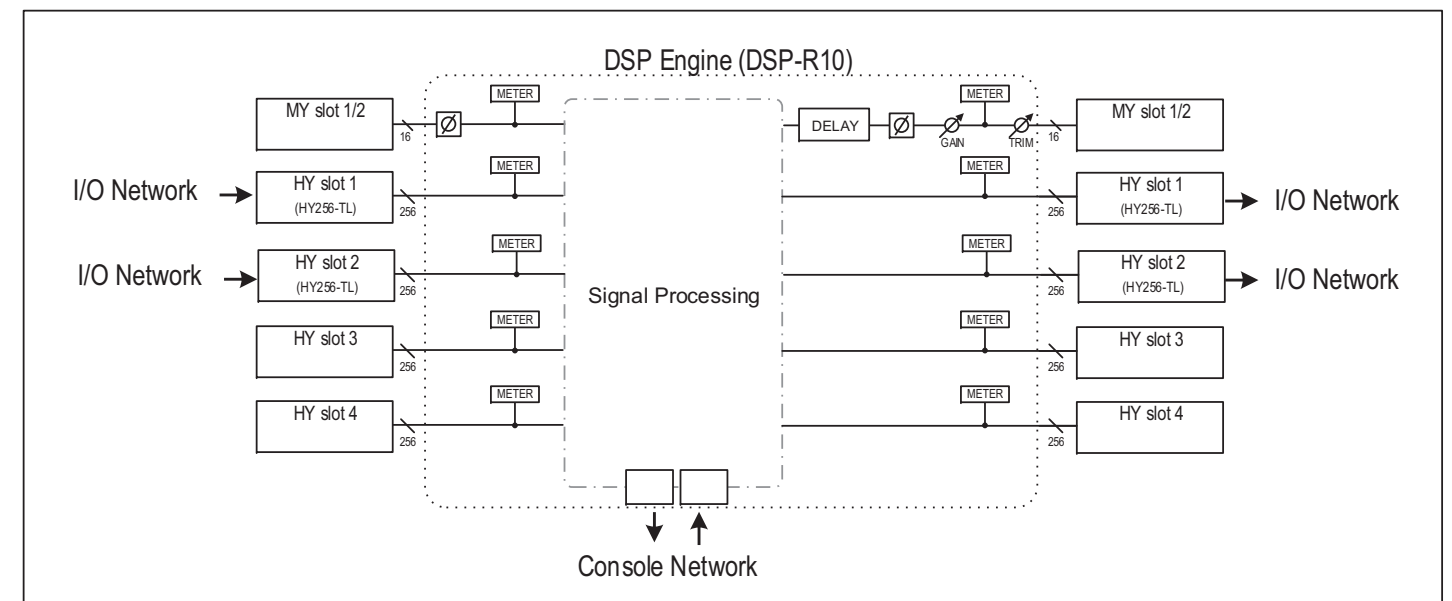

DIGITAL MIXING SYSTEM

RIVAGE
PM10

Block Diagram

Block Diagram

System Overview

Level Diagram

Yamaha Pro Audio global website
<https://www.yamahaproaudio.com/>
Yamaha Downloads
<https://download.yamaha.com/>

Manual Development Group
© 2015 Yamaha Corporation

Published 01/2019 IPTO-G0

VCQ9080