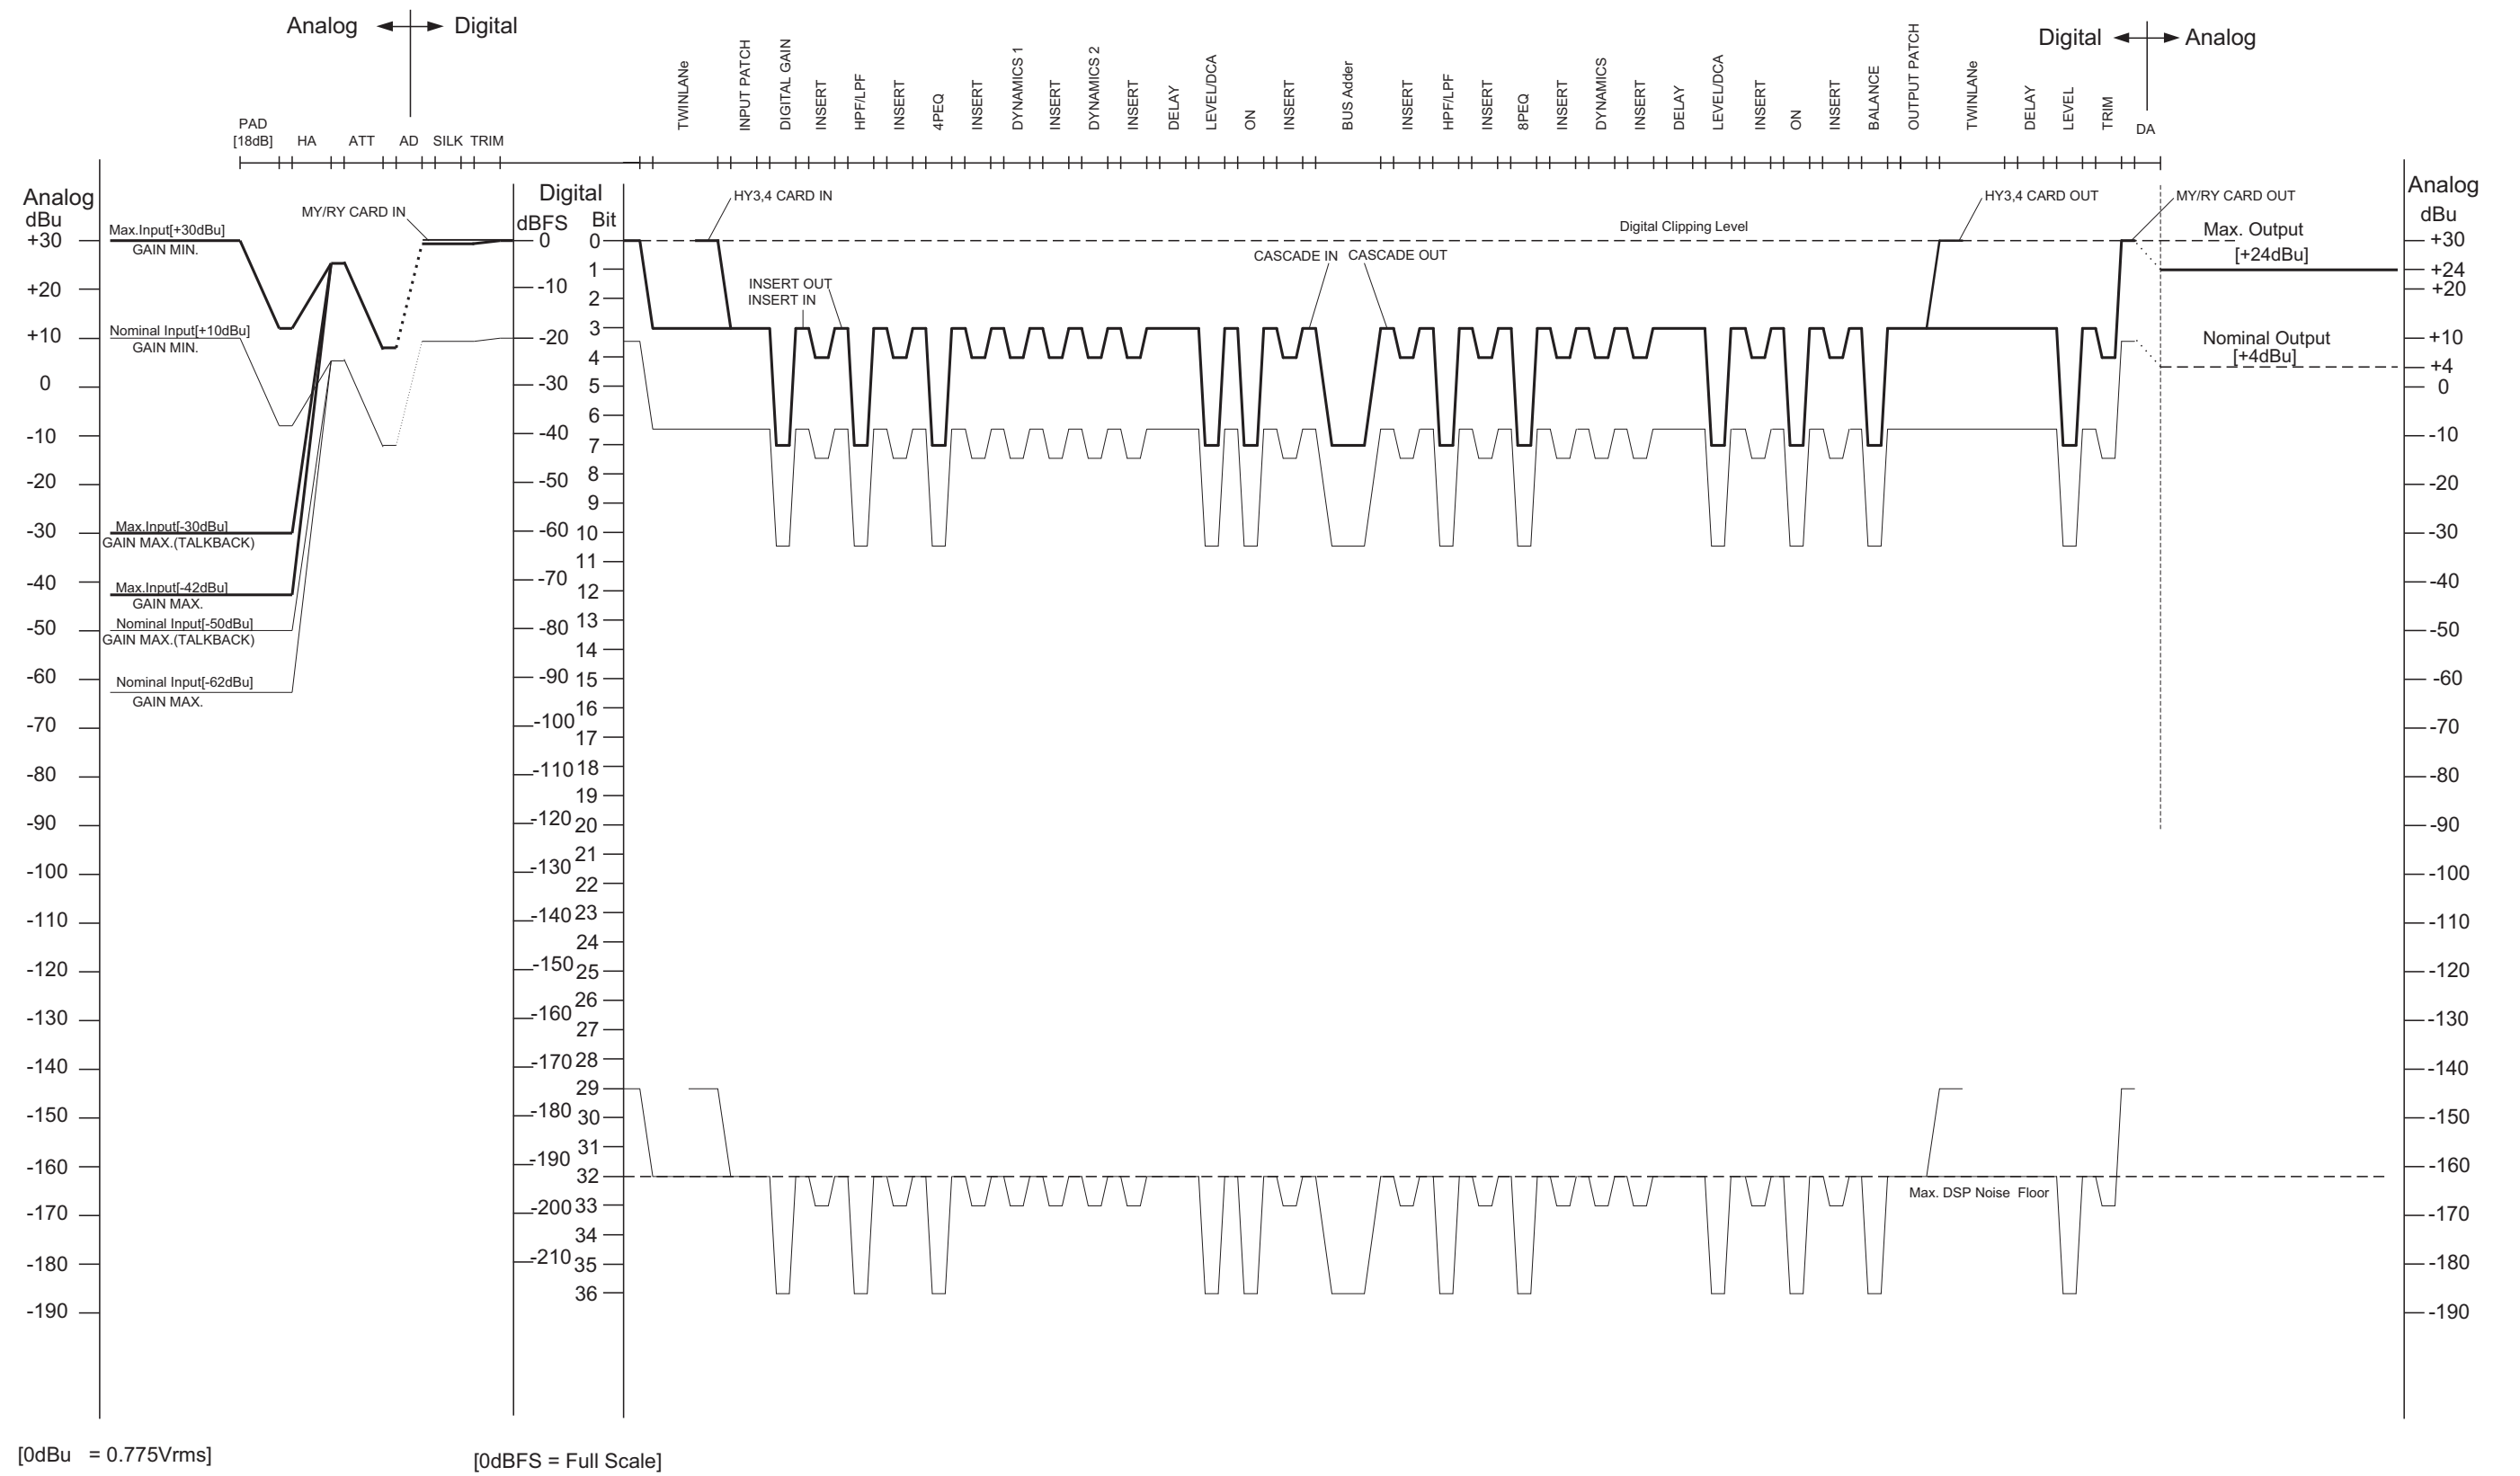

DIGITAL MIXING SYSTEM

RIVAGE
PM10

Block Diagram

Block Diagram

System Overview

Level Diagram

Yamaha Pro Audio global website
<https://www.yamahaproaudio.com/>
Yamaha Downloads
<https://download.yamaha.com/>

Manual Development Group
© 2015 Yamaha Corporation

Published 01/2019 IPTO-G0

VCQ9080