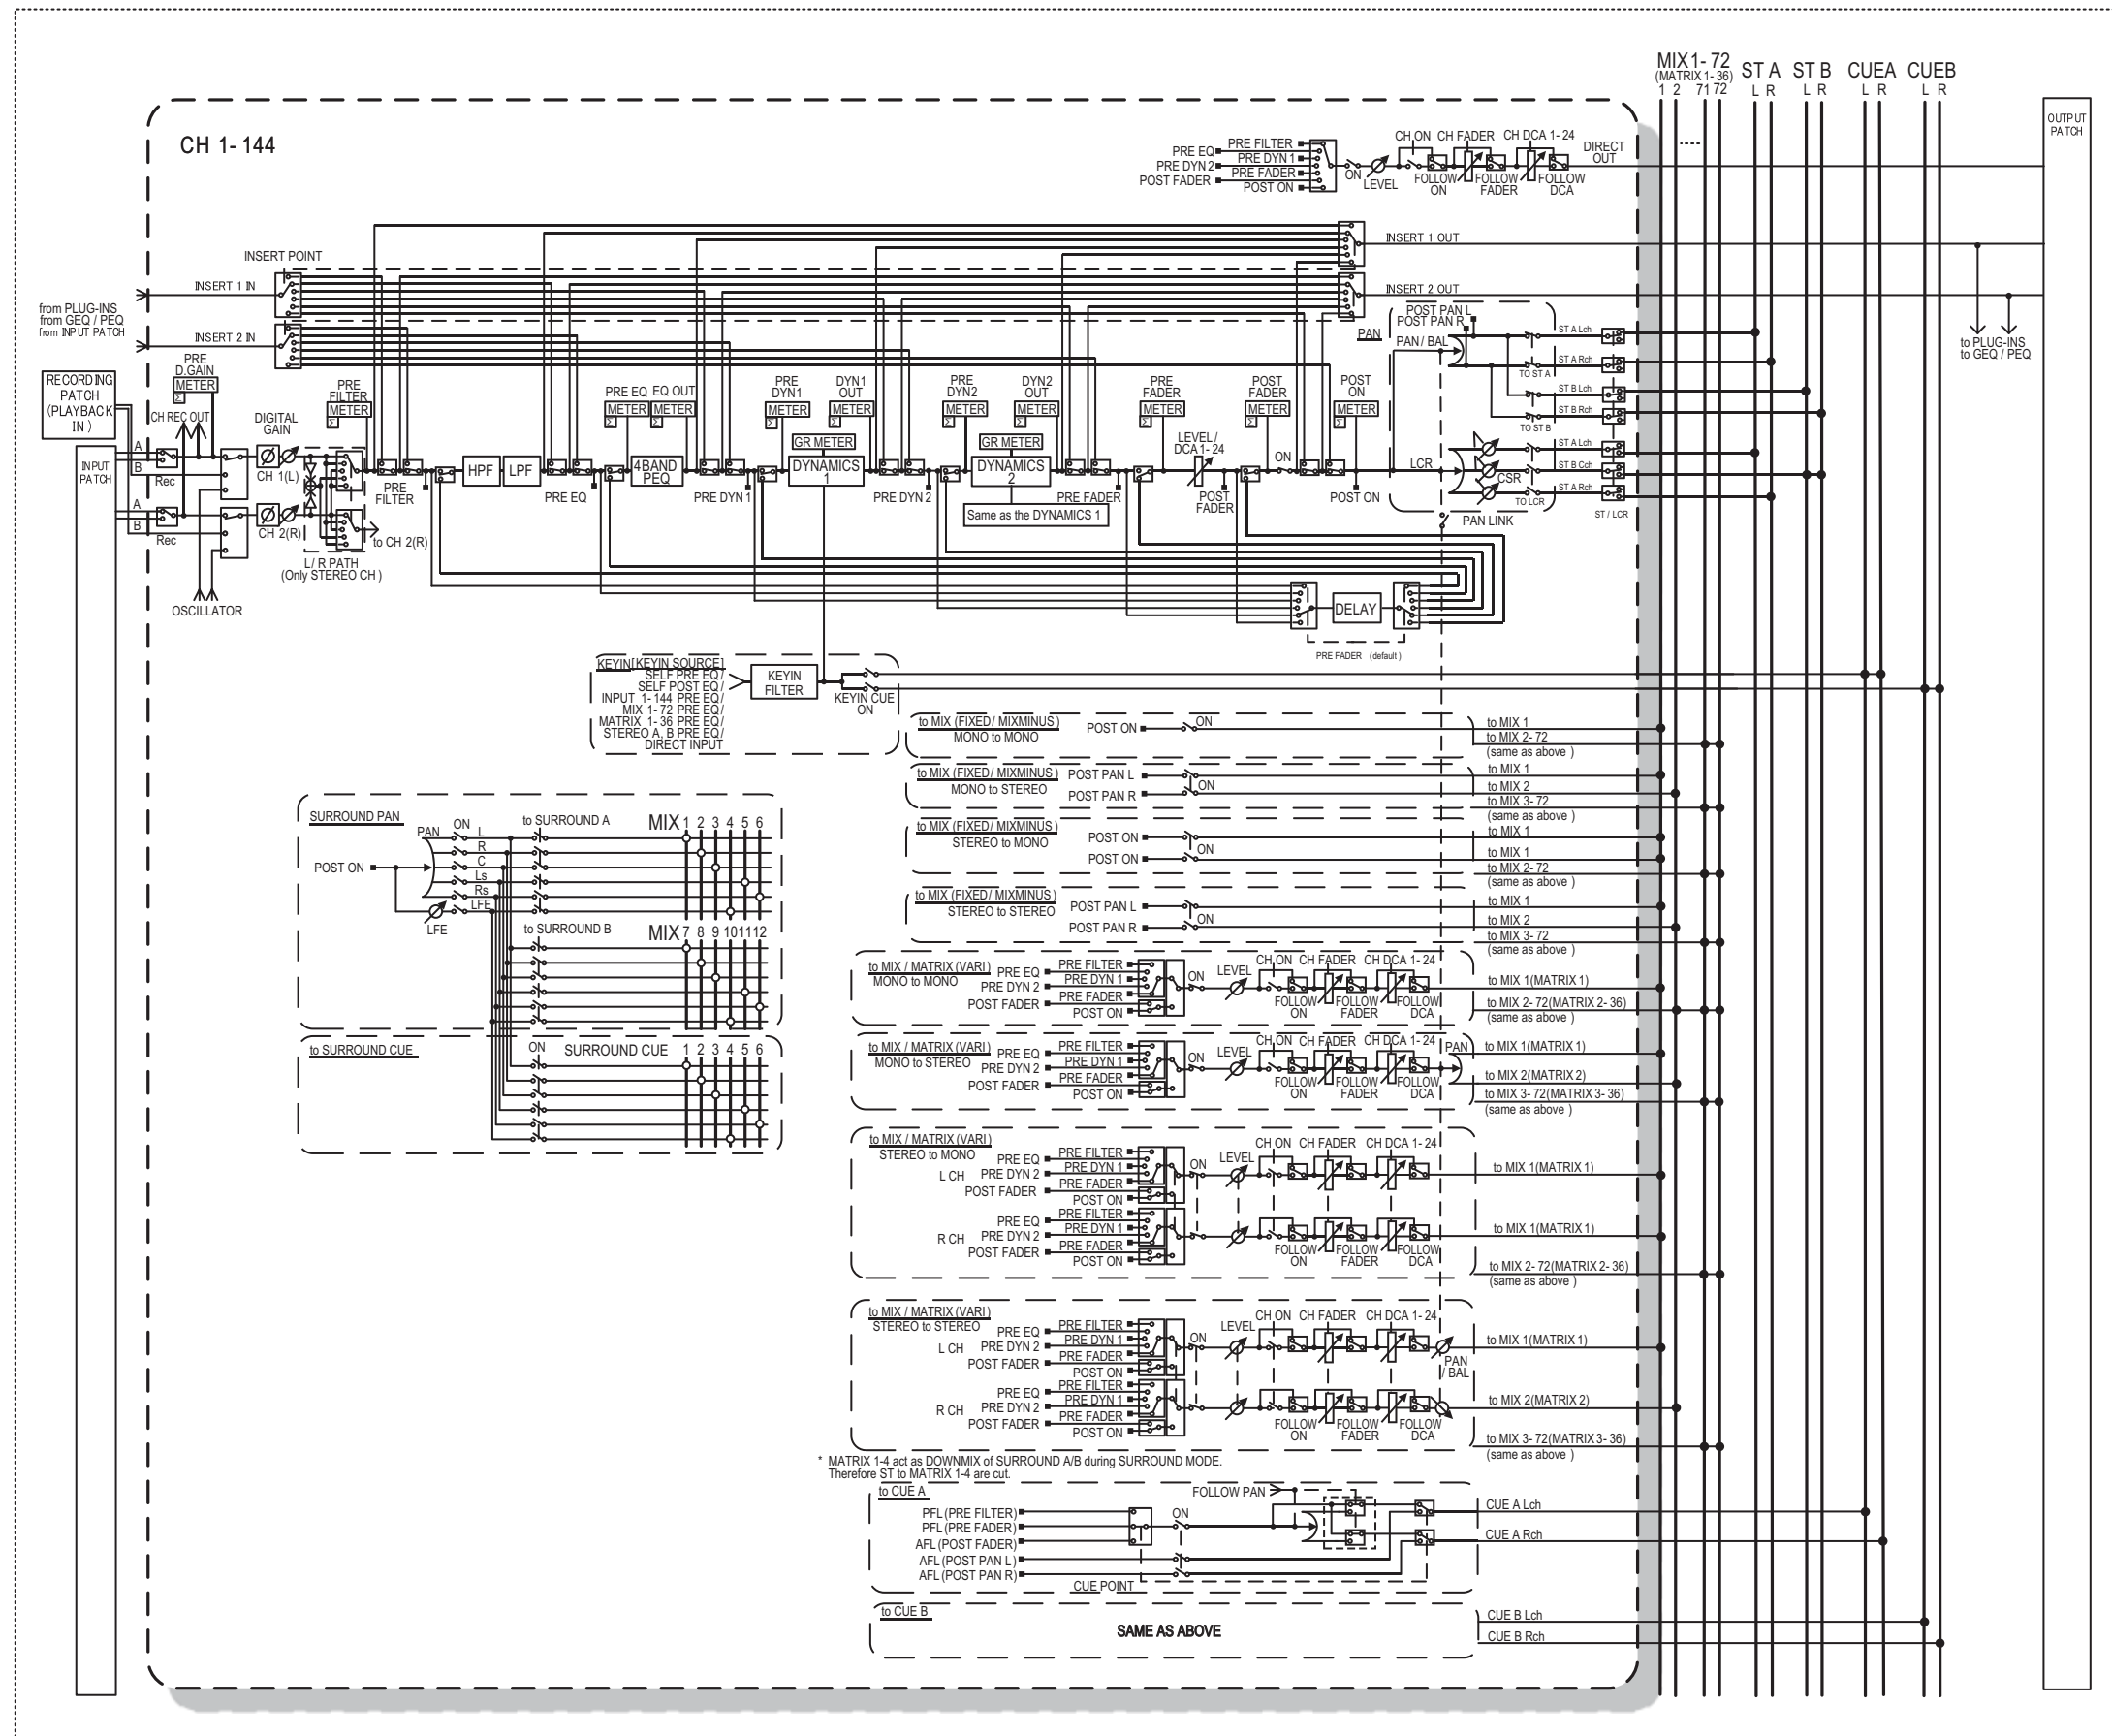

DIGITAL MIXING SYSTEM

RIVAGE
PM10

Block Diagram

Block Diagram

System Overview

Level Diagram

Yamaha Pro Audio global website
<https://www.yamahaproaudio.com/>
Yamaha Downloads
<https://download.yamaha.com/>

Manual Development Group
© 2015 Yamaha Corporation

Published 01/2019 IPTO-G0

VCQ9080